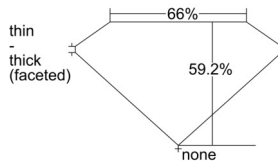

GIA®

FACSIMILE

GIA REPORT 2506787108

Verify this report at GIA.edu

GIA NATURAL DIAMOND DOSSIER®

November 08, 2024
GIA Report Number 2506787108
Shape and Cutting Style ..... Heart Brilliant
Measurements ..... 4.36 x 5.14 x 3.04 mm

GRADING RESULTS

Carat Weight ..... 0.40 carat
Color Grade ..... H
Clarity Grade SI1

ADDITIONAL GRADING INFORMATION

Polish ..... Excellent
Symmetry ..... Excellent
Fluorescence ..... Faint
Clarity Characteristics..... Cloud, Crystal, Feather
Inscription(s): GIA 2506787108

PROPORTIONS

Profile not to actual proportions

GRADING SCALES

GIA COLOR SCALE		GIA CLARITY SCALE			
COLORLESS	D	VERY VERY SLIGHTLY INCLUDED	FLAWLESS		
	E		INTERNALLY FLAWLESS		
	F	VERY SLIGHTLY INCLUDED	VVS₁		
	G		VVS₂		
	H		VS₁		
	NEAR COLORLESS	I	SLIGHTLY INCLUDED	VS₂	
		J		SI₁	
		FAINT	K	INCLUDED	SI₂
			L		I₁
			M		I₂
VERT LIGHT	N	LIGHT	I₃		
	O				
	P				
	Q				
	R