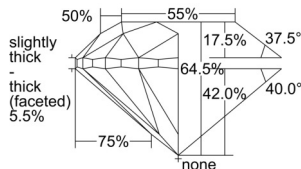

GIA®

FACSIMILE

GIA REPORT 2506794083

Verify this report at GIA.edu

GIA NATURAL DIAMOND DOSSIER®

October 30, 2024
GIA Report Number 2506794083
Shape and Cutting Style ..... Round Brilliant
Measurements ..... 5.51 - 5.54 x 3.57 mm

GRADING RESULTS

Carat Weight ..... 0.70 carat
Color Grade I
Clarity Grade VS1
Cut Grade ..... Very Good

ADDITIONAL GRADING INFORMATION

Polish ..... Excellent
Symmetry ..... Very Good
Fluorescence ..... Medium Blue
Clarity Characteristics..... Crystal, Cloud, Pinpoint
Inscription(s): GIA 2506794083

PROPORTIONS

Profile to actual proportions

GRADING SCALES

GIA COLOR SCALE

COLORLESS	D
	E
	F
	G
	H
	I
	J
NEAR COLORLESS	K
	L
Faint	M
	N
	O
	P
Very Light	Q
	R
	S
	T
	U
	V
Light	W
	X
	Y
	Z

GIA CLARITY SCALE

FLAWLESS	VERY VERY SLIGHTLY INCLUDED	VVS₁	
			VVS₂
INTERNALLY FLAWLESS	VERY SLIGHTLY INCLUDED	VS₁	
		VS₂	
SLIGHTLY INCLUDED	INCLUDED	SI₁	
		SI₂	
I₁	I₂	I₃	

GIA CUT SCALE

EXCELLENT
VERY GOOD
GOOD
FAIR
POOR