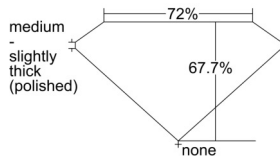

GIA®

FACSIMILE

GIA REPORT 2506796306

Verify this report at GIA.edu

GIA NATURAL DIAMOND DOSSIER®

November 06, 2024
GIA Report Number 2506796306
Shape and Cutting Style ..... Square Modified Brilliant
Measurements ..... 5.02 x 4.95 x 3.35 mm

GRADING RESULTS

Carat Weight ..... 0.70 carat
Color Grade I
Clarity Grade VVS1

ADDITIONAL GRADING INFORMATION

Polish ..... Excellent
Symmetry ..... Very Good
Fluorescence ..... Faint
Clarity Characteristics ..... Pinpoint
Inscription(s): GIA 2506796306

PROPORTIONS

Profile not to actual proportions

GRADING SCALES

GIA COLOR SCALE		GIA CLARITY SCALE			
COLORLESS	D	VERY VERY SLIGHTLY INCLUDED	FLAWLESS		
	E		INTERNALLY FLAWLESS		
	F	VERY SLIGHTLY INCLUDED	VVS₁		
	G		VVS₂		
	H		VS₁		
	NEAR COLORLESS	I	VERY SLIGHTLY INCLUDED	VS₂	
		J		SI₁	
		FAINT	K	SLIGHTLY INCLUDED	SI₂
			L		I₁
			M		I₂
VERT LIGHT	N	INCLUDED	I₃		
	O				
	P				
	Q				
	R				
	S				
LIGHT	T				
	U				
	V				
	W				
	X				
	Y				
	Z