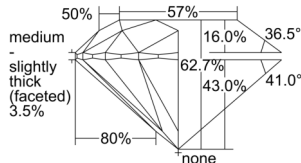

GIA®

FACSIMILE

GIA REPORT 2506798204

Verify this report at GIA.edu

GIA NATURAL DIAMOND DOSSIER®

November 05, 2024
GIA Report Number 2506798204
Shape and Cutting Style ..... Round Brilliant
Measurements ..... 5.91 - 5.94 x 3.71 mm

GRADING RESULTS

Carat Weight ..... 0.81 carat
Color Grade ..... K
Clarity Grade VS1
Cut Grade ..... Excellent

ADDITIONAL GRADING INFORMATION

Polish ..... Excellent
Symmetry ..... Excellent
Fluorescence ..... None
Clarity Characteristics ..... Crystal
Inscription(s): GIA 2506798204

PROPORTIONS

Profile to actual proportions

GRADING SCALES

GIA COLOR SCALE	GIA CLARITY SCALE	GIA CUT SCALE	
D	FLAWLESS	EXCELLENT	
E	INTERNALLY FLAWLESS		
F		VVS₁	VERY GOOD
G	VVS₂		
H	VS₁	GOOD	
I	VS₂		
J	SI₁	FAIR	
K	SI₂		
L	I₁	POOR	
M	I₂		
N	I₃		
O			
P			
Q			
R			
S			
T			
U			
V			
W			
X			
Y			
Z