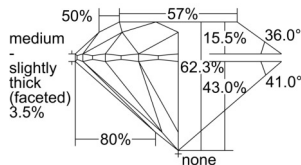

GIA®

FACSIMILE

GIA REPORT 2506799835

Verify this report at GIA.edu

GIA NATURAL DIAMOND DOSSIER®

November 05, 2024
GIA Report Number 2506799835
Shape and Cutting Style ..... Round Brilliant
Measurements ..... 5.37 - 5.40 x 3.35 mm

GRADING RESULTS

Carat Weight ..... 0.60 carat
Color Grade ..... L, Faint Brown
Clarity Grade VS1
Cut Grade ..... Excellent

ADDITIONAL GRADING INFORMATION

Polish ..... Excellent
Symmetry ..... Excellent
Fluorescence ..... Medium Blue
Clarity Characteristics ..... Crystal, Feather
Inscription(s): GIA 2506799835

PROPORTIONS

Profile to actual proportions

GRADING SCALES

GIA COLOR SCALE	GIA CLARITY SCALE	GIA CUT SCALE	
D	FLAWLESS	EXCELLENT	
E	INTERNALLY FLAWLESS		
F		VVS₁	VERY GOOD
G	VVS₂		
H	VS₁	GOOD	
I	VS₂		
J	SI₁	FAIR	
K	SI₂		
L	I₁	POOR	
M			
N			
O	I₂		
P			
Q			
R	I₃		
S			
T			
U			
V			
W			
X			
Y			
Z