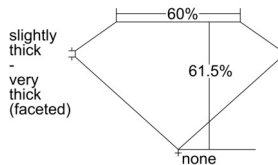

GIA®

FACSIMILE

GIA REPORT 2506800577

Verify this report at GIA.edu

GIA NATURAL DIAMOND DOSSIER®

November 08, 2024
GIA Report Number 2506800577
Shape and Cutting Style ..... Heart Brilliant
Measurements ..... 5.26 x 6.11 x 3.76 mm

GRADING RESULTS

Carat Weight ..... 0.71 carat
Color Grade ..... G
Clarity Grade VVS1

ADDITIONAL GRADING INFORMATION

Polish ..... Excellent
Symmetry ..... Excellent
Fluorescence ..... None
Clarity Characteristics ..... Pinpoint, Feather
Inspection(s): GIA 2506800577

PROPORTIONS

Profile not to actual proportions

GRADING SCALES

GIA COLOR SCALE		GIA CLARITY SCALE	
COLORLESS	D	VERY VERY SLIGHTLY INCLUDED	FLAWLESS
	E		INTERNALLY FLAWLESS
	F		VVS₁
	G		VVS₂
	H		VS₁
	I		VS₂
	J		SI₁
	K		SI₂
	L		I₁
	M		I₂
NEAR COLORLESS	N	SLIGHTLY INCLUDED	I₃
	O		
	P		
	Q		
FAINT	R		
	S		
	T		
	U		
VERT LIGHT	V		
	W		
	X		
	Y		
LIGHT	Z