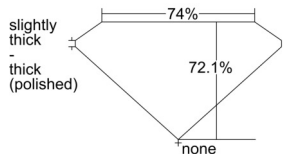

GIA®

FACSIMILE

GIA REPORT 2506808186

Verify this report at GIA.edu

GIA NATURAL DIAMOND DOSSIER®

November 06, 2024
GIA Report Number **2506808186**
Shape and Cutting Style ..... **Square Modified Brilliant**
Measurements ..... **4.41 x 4.41 x 3.18 mm**

GRADING RESULTS

Carat Weight ..... **0.53 carat**
Color Grade ..... **G**
Clarity Grade **VVS1**

ADDITIONAL GRADING INFORMATION

Polish ..... **Excellent**
Symmetry ..... **Excellent**
Fluorescence ..... **None**
Clarity Characteristics ..... **Feather**
Inscription(s): **GIA 2506808186**

PROPORTIONS

Profile not to actual proportions

GRADING SCALES

GIA COLOR SCALE		GIA CLARITY SCALE			
COLORLESS	D	VERY VERY SLIGHTLY INCLUDED	FLAWLESS		
	E		INTERNALLY FLAWLESS		
	F	VERY SLIGHTLY INCLUDED	VVS₁		
	G		VVS₂		
	H		VS₁		
	NEAR COLORLESS	I	SLIGHTLY INCLUDED	VS₂	
		J		SI₁	
		FAINT	K	INCLUDED	SI₂
			L		I₁
			M		I₂
VERY LIGHT			N	INCLUDED	I₃
			O		
			P		
	Q				
LIGHT	R				
	S				
	T				
	U				
	V				
	Z