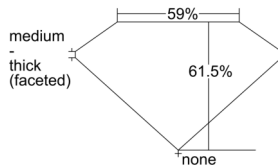

GIA®

FACSIMILE

GIA REPORT 2506814667

Verify this report at GIA.edu

GIA NATURAL DIAMOND DOSSIER®

November 11, 2024
GIA Report Number 2506814667
Shape and Cutting Style ..... Pear Brilliant
Measurements ..... 7.52 x 4.71 x 2.90 mm

GRADING RESULTS

Carat Weight ..... 0.61 carat
Color Grade ..... D
Clarity Grade VS1

ADDITIONAL GRADING INFORMATION

Polish ..... Excellent
Symmetry ..... Very Good
Fluorescence ..... None
Clarity Characteristics ..... Crystal, Pinpoint
Inscription(s): GIA 2506814667

PROPORTIONS

Profile not to actual proportions

GRADING SCALES

GIA COLOR SCALE		GIA CLARITY SCALE			
COLORLESS	D	VERY VERY SLIGHTLY INCLUDED	FLAWLESS		
	E		INTERNALLY FLAWLESS		
	F	VERY SLIGHTLY INCLUDED	VVS₁		
	G		VVS₂		
	H		VS₁		
	NEAR COLORLESS	I	SLIGHTLY INCLUDED	VS₂	
		J		SI₁	
		FAINT	K	INCLUDED	SI₂
			L		I₁
			M		I₂
VERT LIGHT	N	INCLUDED	I₃		
	O				
	P				
	Q				
	R				
	S				
	T				
LIGHT	U				
	V				
	W				
	X				
Y					
Z