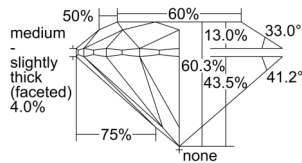

GIA®

FACSIMILE

GIA REPORT 2506814794

Verify this report at GIA.edu

GIA NATURAL DIAMOND DOSSIER®

November 06, 2024
GIA Report Number 2506814794
Shape and Cutting Style ..... Round Brilliant
Measurements ..... 5.12 - 5.15 x 3.10 mm

GRADING RESULTS

Carat Weight ..... 0.50 carat
Color Grade I
Clarity Grade S11
Cut Grade ..... Excellent

ADDITIONAL GRADING INFORMATION

Polish ..... Excellent
Symmetry ..... Excellent
Fluorescence ..... None
Clarity Characteristics ..... Feather, Indented Natural
Inscription(s): GIA 2506814794

PROPORTIONS

Profile to actual proportions

GRADING SCALES

GIA COLOR SCALE	GIA CLARITY SCALE	GIA CUT SCALE	
D	FLAWLESS	EXCELLENT	
E	INTERNALLY FLAWLESS		
F		VVS₁	VERY GOOD
G	VVS₂		
H	VS₁	GOOD	
I	VS₂		
J	S1₁	FAIR	
K	S1₂		
L	I₁	POOR	
M	I₂		
N	I₃		
O			
P			
Q			
R			
S			
T			
U			
V			
W			
X			
Y			
Z