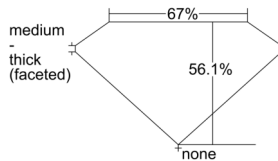

GIA®

FACSIMILE

GIA REPORT 2506814889

Verify this report at GIA.edu

GIA NATURAL DIAMOND DOSSIER®

November 07, 2024
GIA Report Number 2506814889
Shape and Cutting Style ..... Heart Brilliant
Measurements ..... 4.09 x 4.70 x 2.64 mm

GRADING RESULTS

Carat Weight ..... 0.30 carat
Color Grade ..... F
Clarity Grade VS1

ADDITIONAL GRADING INFORMATION

Polish ..... Excellent
Symmetry ..... Very Good
Fluorescence ..... None
Clarity Characteristics ..... Crystal, Needle
Inscription(s): GIA 2506814889

PROPORTIONS

Profile not to actual proportions

GRADING SCALES

GIA COLOR SCALE		GIA CLARITY SCALE			
COLORLESS	D	VERY VERY SLIGHTLY INCLUDED	FLAWLESS		
	E		INTERNALLY FLAWLESS		
	F	VERY SLIGHTLY INCLUDED	VVS₁		
	G		VVS₂		
	H		VS₁		
	NEAR COLORLESS	I	SLIGHTLY INCLUDED	VS₂	
		J		SI₁	
		FAINT	K	INCLUDED	SI₂
			L		I₁
			M		I₂
VERT LIGHT	N	LIGHT	I₃		
	O				
	P				
	Q				
	R