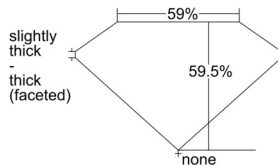

GIA®

FACSIMILE

GIA REPORT 2506824098

Verify this report at GIA.edu

GIA NATURAL DIAMOND DOSSIER®

November 07, 2024
GIA Report Number 2506824098
Shape and Cutting Style ..... Heart Brilliant
Measurements ..... 4.77 x 5.58 x 3.32 mm

GRADING RESULTS

Carat Weight ..... 0.51 carat
Color Grade ..... E
Clarity Grade VS2

ADDITIONAL GRADING INFORMATION

Polish ..... Excellent
Symmetry ..... Excellent
Fluorescence ..... None
Clarity Characteristics..... Cloud, Feather, Crystal
Inscription(s): GIA 2506824098

PROPORTIONS

Profile not to actual proportions

GRADING SCALES

GIA COLOR SCALE		GIA CLARITY SCALE			
COLORLESS	D	VERY VERY SLIGHTLY INCLUDED	FLAWLESS		
	E		INTERNALLY FLAWLESS		
	F	VERY SLIGHTLY INCLUDED	VVS₁		
	G		VVS₂		
	H		VS₁		
	NEAR COLORLESS	I	SLIGHTLY INCLUDED	VS₂	
		J		SI₁	
		FAINT	K	INCLUDED	SI₂
			L		I₁
			M		I₂
VERT LIGHT	N	LIGHT	I₃		
	O				
	P				
	Q				
	R