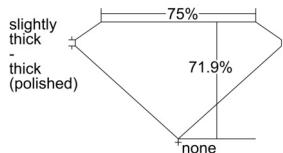

GIA®

FACSIMILE

GIA REPORT 2506827369

Verify this report at GIA.edu

GIA NATURAL DIAMOND DOSSIER®

November 08, 2024
GIA Report Number 2506827369
Shape and Cutting Style ..... Square Modified Brilliant
Measurements ..... 4.40 x 4.40 x 3.16 mm

GRADING RESULTS

Carat Weight ..... 0.51 carat
Color Grade ..... E
Clarity Grade VS2

ADDITIONAL GRADING INFORMATION

Polish ..... Excellent
Symmetry ..... Excellent
Fluorescence ..... None
Clarity Characteristics..... Cloud, Knot, Crystal, Cavity
Inspection(s): GIA 2506827369

PROPORTIONS

Profile not to actual proportions

GRADING SCALES

GIA COLOR SCALE		GIA CLARITY SCALE			
COLORLESS	D	VERY VERY SLIGHTLY INCLUDED	FLAWLESS		
	E		INTERNALLY FLAWLESS		
	F	VERY SLIGHTLY INCLUDED	VVS₁		
	G		VVS₂		
	H		VS₁		
	NEAR COLORLESS	I	SLIGHTLY INCLUDED	VS₂	
		J		SI₁	
		FAINT	K	INCLUDED	SI₂
			L		I₁
			M		I₂
VERT LIGHT	N	LIGHT	I₃		
	O				
	P				
	Q				
	R