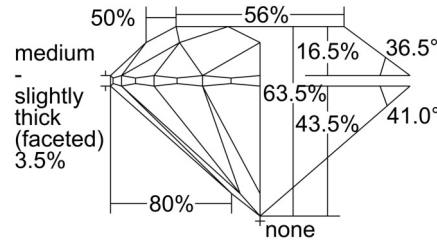

GIA NATURAL DIAMOND GRADING REPORT

November 08, 2024
 GIA Report Number 2506835125
 Shape and Cutting Style Round Brilliant
 Measurements 6.22 - 6.26 x 3.97 mm

GRADING RESULTS

Carat Weight 0.96 carat
 Color Grade J
 Clarity Grade VVS1
 Cut Grade Excellent

ADDITIONAL GRADING INFORMATION

Polish Excellent
 Symmetry Excellent
 Fluorescence None
 Inscription(s): GIA 2506835125

PROPORTIONS

Profile to actual proportions

CLARITY CHARACTERISTICS

KEY TO SYMBOLS*

- Pinpoint
- ~ Feather
- ^ Natural

* Red symbols denote internal characteristics (inclusions). Green or black symbols denote external characteristics (blemishes). Diagram is an approximate representation of the diamond, and symbols shown indicate type, position, and approximate size of clarity characteristics. All clarity characteristics may not be shown. Details of finish are not shown.