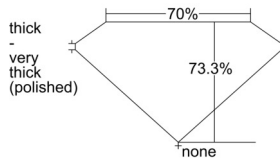

GIA®

FACSIMILE

GIA REPORT 2506837592

Verify this report at GIA.edu

GIA NATURAL DIAMOND DOSSIER®

November 12, 2024
GIA Report Number 2506837592
Shape and Cutting Style ..... Square Modified Brilliant
Measurements ..... 5.01 x 4.92 x 3.61 mm

GRADING RESULTS

Carat Weight ..... 0.80 carat
Color Grade ..... G
Clarity Grade VS1

ADDITIONAL GRADING INFORMATION

Polish ..... Excellent
Symmetry ..... Excellent
Fluorescence ..... None
Clarity Characteristics ..... Feather, Cloud, Pinpoint
Inscription(s): GIA 2506837592

PROPORTIONS

Profile not to actual proportions

GRADING SCALES

GIA COLOR SCALE		GIA CLARITY SCALE			
COLORLESS	D	VERY VERY SLIGHTLY INCLUDED	FLAWLESS		
	E		INTERNALLY FLAWLESS		
	F	VERY SLIGHTLY INCLUDED	VVS₁		
	G		VVS₂		
	H		VS₁		
	NEAR COLORLESS	I	SLIGHTLY INCLUDED	VS₂	
		J		SI₁	
		FAINT	K	INCLUDED	SI₂
			L		I₁
			M		I₂
VERT LIGHT	N	LIGHT	I₃		
	O				
	P				
	Q				
	R