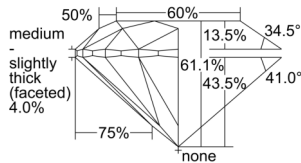

GIA®

FACSIMILE

GIA REPORT 2506838687

Verify this report at GIA.edu

GIA NATURAL DIAMOND DOSSIER®

November 12, 2024
GIA Report Number 2506838687
Shape and Cutting Style ..... Round Brilliant
Measurements ..... 5.12 - 5.15 x 3.14 mm

GRADING RESULTS

Carat Weight ..... 0.51 carat
Color Grade ..... D
Clarity Grade S11
Cut Grade ..... Excellent

ADDITIONAL GRADING INFORMATION

Polish ..... Excellent
Symmetry ..... Excellent
Fluorescence ..... None
Clarity Characteristics ..... Crystal, Feather
Inscription(s): GIA 2506838687

PROPORTIONS

Profile to actual proportions

GRADING SCALES

GIA COLOR SCALE	GIA CLARITY SCALE	GIA CUT SCALE	
D	FLAWLESS	EXCELLENT	
E	INTERNALLY FLAWLESS		
F		VVS₁	VERY GOOD
G	VVS₂		
H	VS₁	GOOD	
I	VS₂		
J	S1₁	FAIR	
K	S1₂		
L	I₁	POOR	
M	I₂		
N	I₃		
O			
P			
Q			
R			
S			
T			
U			
V			
W			
X			
Y			
Z