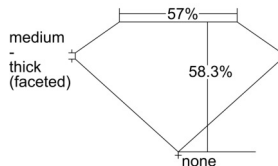

GIA®

FACSIMILE

GIA REPORT 2506843165

Verify this report at GIA.edu

GIA NATURAL DIAMOND DOSSIER®

November 15, 2024
GIA Report Number 2506843165
Shape and Cutting Style ..... Heart Brilliant
Measurements ..... 5.40 x 6.23 x 3.63 mm

GRADING RESULTS

Carat Weight ..... 0.71 carat
Color Grade ..... D
Clarity Grade VVS1

ADDITIONAL GRADING INFORMATION

Polish ..... Excellent
Symmetry ..... Excellent
Fluorescence ..... Medium Blue
Clarity Characteristics ..... Pinpoint
Inscription(s): GIA 2506843165

PROPORTIONS

Profile not to actual proportions

GRADING SCALES

GIA COLOR SCALE		GIA CLARITY SCALE			
COLORLESS	D	VERY VERY SLIGHTLY INCLUDED	FLAWLESS		
	E		INTERNALLY FLAWLESS		
	F	VERY SLIGHTLY INCLUDED	VVS₁		
	G		VVS₂		
	H		VS₁		
	NEAR COLORLESS	I	SLIGHTLY INCLUDED	VS₂	
		J		SI₁	
		FAINT	K	INCLUDED	SI₂
			L		I₁
			M		I₂
VERY LIGHT			N	LIGHT	I₃
			O		
			P		
	Q				
LIGHT	R				
	S				
	T				
	U				
	V				
	W				
	X				
	Y				
	Z