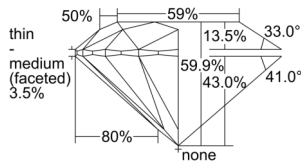

GIA®

FACSIMILE

GIA REPORT 2506854694

Verify this report at GIA.edu

GIA NATURAL DIAMOND DOSSIER®

November 12, 2024
GIA Report Number 2506854694
Shape and Cutting Style ..... Round Brilliant
Measurements ..... 4.40 - 4.43 x 2.64 mm

GRADING RESULTS

Carat Weight ..... 0.31 carat
Color Grade ..... G
Clarity Grade VVS2
Cut Grade ..... Excellent

ADDITIONAL GRADING INFORMATION

Polish ..... Excellent
Symmetry ..... Excellent
Fluorescence ..... None
Clarity Characteristics ..... Pinpoint
Inscription(s): GIA 2506854694

PROPORTIONS

Profile to actual proportions

GRADING SCALES

GIA COLOR SCALE	GIA CLARITY SCALE	GIA CUT SCALE	
D	FLAWLESS	EXCELLENT	
E	INTERNALLY FLAWLESS		
F		VVS₁	VERY GOOD
G	VVS₂		
H	VS₁	GOOD	
I	VS₂		
J	SI₁	FAIR	
K	SI₂		
L	I₁	POOR	
M			
N			
O	I₂		
P			
Q			
R	I₃		
S			
T			
U			
V			
W			
X			
Y			
Z