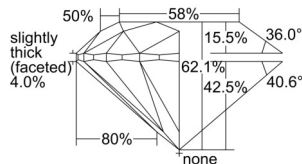

GIA®

FACSIMILE

GIA REPORT 2506857083

Verify this report at GIA.edu

GIA NATURAL DIAMOND DOSSIER®

November 13, 2024
GIA Report Number 2506857083
Shape and Cutting Style ..... Round Brilliant
Measurements ..... 5.04 - 5.06 x 3.14 mm

GRADING RESULTS

Carat Weight ..... 0.50 carat
Color Grade I
Clarity Grade S11
Cut Grade ..... Excellent

ADDITIONAL GRADING INFORMATION

Polish ..... Excellent
Symmetry ..... Excellent
Fluorescence ..... None
Clarity Characteristics ..... Feather, Cloud, Crystal
Inscription(s): GIA 2506857083

PROPORTIONS

Profile to actual proportions

GRADING SCALES

GIA COLOR SCALE	GIA CLARITY SCALE	GIA CUT SCALE	
D	FLAWLESS	EXCELLENT	
E	INTERNALLY FLAWLESS		
F		VVS₁	VERY GOOD
G	VVS₂		
H	VS₁	GOOD	
I	VS₂		
J	S1₁	FAIR	
K	S1₂		
L	I₁	POOR	
M	I₂		
N	I₃		
O			
P			
Q			
R			
S			
T			
U			
V			
W			
X			
Y			
Z