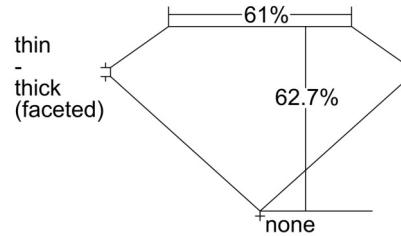

PROPORTIONS

Profile not to actual proportions