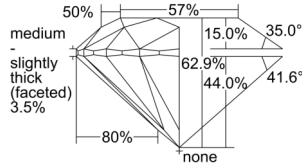

GIA®

FACSIMILE

GIA REPORT 2506904988

Verify this report at GIA.edu

GIA NATURAL DIAMOND DOSSIER®

November 27, 2024
GIA Report Number 2506904988
Shape and Cutting Style ..... Round Brilliant
Measurements ..... 4.69 - 4.72 x 2.96 mm

GRADING RESULTS

Carat Weight ..... 0.40 carat
Color Grade ..... D
Clarity Grade S11
Cut Grade ..... Excellent

ADDITIONAL GRADING INFORMATION

Polish ..... Excellent
Symmetry ..... Excellent
Fluorescence ..... Faint
Clarity Characteristics ..... Crystal
Inscription(s): GIA 2506904988

PROPORTIONS

Profile to actual proportions