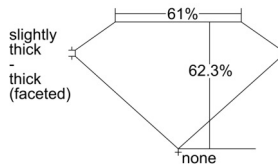

GIA®

FACSIMILE

GIA REPORT 2506912821

Verify this report at GIA.edu

GIA NATURAL DIAMOND DOSSIER®

November 28, 2024
GIA Report Number 2506912821
Shape and Cutting Style ..... Oval Brilliant
Measurements ..... 6.96 x 5.00 x 3.11 mm

GRADING RESULTS

Carat Weight ..... 0.70 carat
Color Grade ..... E
Clarity Grade VS1

ADDITIONAL GRADING INFORMATION

Polish ..... Excellent
Symmetry ..... Excellent
Fluorescence ..... Faint
Clarity Characteristics..... Crystal, Pinpoint, Needle
Inscription(s): GIA 2506912821

PROPORTIONS

Profile not to actual proportions

GRADING SCALES

GIA COLOR SCALE		GIA CLARITY SCALE			
COLORLESS	D	VERY VERY SLIGHTLY INCLUDED	FLAWLESS		
	E		INTERNALLY FLAWLESS		
	F	VERY SLIGHTLY INCLUDED	VS₁		
	G		VS₂		
	H		VS₁		
	NEAR COLORLESS	I	SLIGHTLY INCLUDED	VS₂	
		J		SI₁	
		FAINT	K	INCLUDED	SI₂
			L		I₁
			M		I₂
VERT LIGHT	N	LIGHT	I₃		
	O				
	P				
	Q				
	R