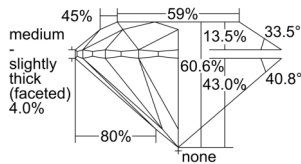

GIA®

FACSIMILE

GIA REPORT 2506913641

Verify this report at GIA.edu

GIA NATURAL DIAMOND DOSSIER®

November 29, 2024
GIA Report Number 2506913641
Shape and Cutting Style ..... Round Brilliant
Measurements ..... 4.86 - 4.88 x 2.95 mm

GRADING RESULTS

Carat Weight ..... 0.43 carat
Color Grade ..... E
Clarity Grade S11
Cut Grade ..... Excellent

ADDITIONAL GRADING INFORMATION

Polish ..... Excellent
Symmetry ..... Excellent
Fluorescence ..... None
Clarity Characteristics ..... Cloud, Crystal
Inscription(s): GIA 2506913641

PROPORTIONS

Profile to actual proportions

GRADING SCALES

GIA COLOR SCALE	GIA CLARITY SCALE	GIA CUT SCALE	
D	FLAWLESS	EXCELLENT	
E	INTERNALLY FLAWLESS		
F		VVS₁	VERY GOOD
G	VVS₂		
H	VS₁	GOOD	
I	VS₂		
J	S1₁	FAIR	
K	S1₂		
L	I₁	POOR	
M	I₂		
N	I₃		
O			
P			
Q			
R			
S			
T			
U			
V			
W			
X			
Y			
Z