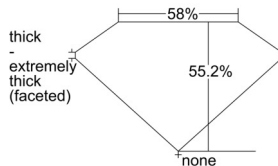

GIA®

FACSIMILE

GIA REPORT 2506920205

Verify this report at GIA.edu

GIA NATURAL DIAMOND DOSSIER®

December 02, 2024
GIA Report Number 2506920205
Shape and Cutting Style ..... Heart Brilliant
Measurements ..... 5.91 x 6.61 x 3.65 mm

GRADING RESULTS

Carat Weight ..... 0.90 carat
Color Grade ..... G
Clarity Grade VVS2

ADDITIONAL GRADING INFORMATION

Polish ..... Excellent
Symmetry ..... Very Good
Fluorescence ..... Faint
Clarity Characteristics ..... Cloud, Pinpoint
Inscription(s): GIA 2506920205

PROPORTIONS

Profile not to actual proportions

GRADING SCALES

GIA COLOR SCALE		GIA CLARITY SCALE			
COLORLESS	D	VERY VERY SLIGHTLY INCLUDED	FLAWLESS		
	E		INTERNALLY FLAWLESS		
	F	VERY SLIGHTLY INCLUDED	VVS₁		
	G		VVS₂		
	H		VS₁		
	NEAR COLORLESS	I	SLIGHTLY INCLUDED	VS₂	
		J		SI₁	
		FAINT	K	INCLUDED	SI₂
			L		I₁
			M		I₂
VERT LIGHT	N		INCLUDED	I₃	
	O				
	P				
	Q				
	R				
	LIGHT	S			
		T			
U					
	V				
	W				
	X				
	Y				
	Z