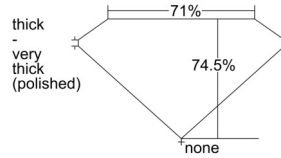

GIA®

FACSIMILE

GIA REPORT 2506924000

Verify this report at GIA.edu

GIA NATURAL DIAMOND DOSSIER®

December 02, 2024
GIA Report Number 2506924000
Shape and Cutting Style ..... Square Modified Brilliant
Measurements ..... 4.26 x 4.19 x 3.12 mm

GRADING RESULTS

Carat Weight ..... 0.51 carat
Color Grade ..... K
Clarity Grade VS1

ADDITIONAL GRADING INFORMATION

Polish ..... Excellent
Symmetry ..... Excellent
Fluorescence ..... Faint
Clarity Characteristics ..... Crystal, Feather
Inscription(s): GIA 2506924000

PROPORTIONS

Profile not to actual proportions

GRADING SCALES

GIA COLOR SCALE		GIA CLARITY SCALE			
COLORLESS	D	VERY VERY SLIGHTLY INCLUDED	FLAWLESS		
	E		INTERNALLY FLAWLESS		
	F	VERY SLIGHTLY INCLUDED	VS₁		
	G		VS₂		
	H		VS₁		
	NEAR COLORLESS	I	SLIGHTLY INCLUDED	VS₂	
		J		SI₁	
		FAINT	K	INCLUDED	SI₂
			L		I₁
			M		I₂
VERT LIGHT	N	LIGHT	I₃		
	O				
	P				
	Q				
	R				
	S				
	T				
LIGHT	U				
	V				
	W				
	X				
Y					
Z