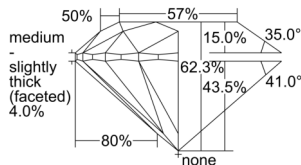

GIA®

FACSIMILE

GIA REPORT 2506931116

Verify this report at GIA.edu

GIA NATURAL DIAMOND DOSSIER®

December 04, 2024
GIA Report Number 2506931116
Shape and Cutting Style ..... Round Brilliant
Measurements ..... 5.74 - 5.76 x 3.58 mm

GRADING RESULTS

Carat Weight ..... 0.73 carat
Color Grade ..... F
Clarity Grade S11
Cut Grade ..... Excellent

ADDITIONAL GRADING INFORMATION

Polish ..... Excellent
Symmetry ..... Excellent
Fluorescence ..... None
Clarity Characteristics ..... Crystal, Cloud, Feather
Inscription(s): GIA 2506931116

PROPORTIONS

Profile to actual proportions

GRADING SCALES

GIA COLOR SCALE	GIA CLARITY SCALE	GIA CUT SCALE	
D	FLAWLESS	EXCELLENT	
E	INTERNALLY FLAWLESS		
F		VVS₁	VERY GOOD
G	VVS₂		
H	VS₁	GOOD	
I	VS₂		
J	S1₁	FAIR	
K	S1₂		
L	I₁	POOR	
M	I₂		
N	I₃		
O			
P			
Q			
R			
S			
T			
U			
V			
W			
X			
Y			
Z