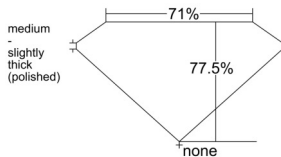

GIA®

FACSIMILE

GIA REPORT 2506947165

Verify this report at GIA.edu

GIA NATURAL DIAMOND DOSSIER®

December 09, 2024
GIA Report Number 2506947165
Shape and Cutting Style ..... Square Modified Brilliant
Measurements ..... 4.34 x 4.13 x 3.20 mm

GRADING RESULTS

Carat Weight ..... 0.50 carat
Color Grade ..... G
Clarity Grade VVS2

ADDITIONAL GRADING INFORMATION

Polish ..... Excellent
Symmetry ..... Fair
Fluorescence ..... Medium Blue
Clarity Characteristics ..... Cloud, Pinpoint
Inspection(s): GIA 2506947165

PROPORTIONS

Profile not to actual proportions

GRADING SCALES

GIA COLOR SCALE		GIA CLARITY SCALE	
COLORLESS	D	VERY VERY SLIGHTLY INCLUDED	FLAWLESS
	E		INTERNALLY FLAWLESS
	F		VVS₁
	G		VVS₂
	H		VS₁
	I		VS₂
	J		SI₁
	K		SI₂
	L		I₁
	M		I₂
NEAR COLORLESS	N	SLIGHTLY INCLUDED	I₃
	O		
	P		
	Q		
FAINT	R		
	S		
	T		
	U		
VERY LIGHT	V		
	W		
	X		
	Y		
LIGHT	Z