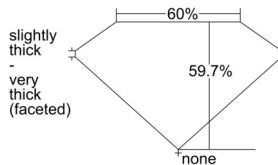

GIA®

FACSIMILE

GIA REPORT 2506948754

Verify this report at GIA.edu

GIA NATURAL DIAMOND DOSSIER®

December 06, 2024
GIA Report Number 2506948754
Shape and Cutting Style ..... Heart Brilliant
Measurements ..... 5.49 x 6.43 x 3.84 mm

GRADING RESULTS

Carat Weight ..... 0.81 carat
Color Grade ..... J
Clarity Grade VS1

ADDITIONAL GRADING INFORMATION

Polish ..... Excellent
Symmetry ..... Excellent
Fluorescence ..... None
Clarity Characteristics ..... Cloud, Needle, Pinpoint
Inspection(s): GIA 2506948754

PROPORTIONS

Profile not to actual proportions

GRADING SCALES

GIA COLOR SCALE		GIA CLARITY SCALE		
COLORLESS	D	VERY VERY SLIGHTLY INCLUDED	FLAWLESS	
	E		INTERNALLY FLAWLESS	
	F		VVS₁	
	G		VVS₂	
	NEAR COLORLESS	H	VERY SLIGHTLY INCLUDED	VS₁
		I		VS₂
		J	SLIGHTLY INCLUDED	SI₁
		K		SI₂
	FAINT	L	INCLUDED	I₁
		M		I₂
N		I₃		
O				
VERT LIGHT		P		
		Q		
		R		
		S		
LIGHT	T			
	U			
	V			
	W			
	X			
	Y			
	Z