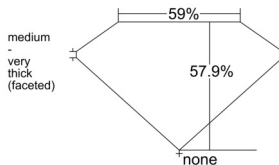

GIA®

FACSIMILE

GIA REPORT 2506998852

Verify this report at GIA.edu

GIA NATURAL DIAMOND DOSSIER®

December 17, 2024
GIA Report Number 2506998852
Shape and Cutting Style ..... Heart Brilliant
Measurements ..... 4.19 x 4.66 x 2.70 mm

GRADING RESULTS

Carat Weight ..... 0.31 carat
Color Grade ..... E
Clarity Grade SI1

ADDITIONAL GRADING INFORMATION

Polish ..... Excellent
Symmetry ..... Very Good
Fluorescence ..... None
Clarity Characteristics ..... Cloud
Inscription(s): GIA 2506998852

PROPORTIONS

Profile not to actual proportions

GRADING SCALES

GIA COLOR SCALE		GIA CLARITY SCALE			
COLORLESS	D	VERY VERY SLIGHTLY INCLUDED	FLAWLESS		
	E		INTERNALLY FLAWLESS		
	F		VVS₁		
	NEAR COLORLESS	G	VERY SLIGHTLY INCLUDED	VVS₂	
		H		VS₁	
		FAINT	I	SLIGHTLY INCLUDED	VS₂
			J		SI₁
	K		SI₂		
	VERT LIGHT		L	INCLUDED	I₁
			M		I₂
N			I₃		
O					
P					
Q					
R					
LIGHT	S				
	T				
	U				
	V				
	W				
X					
Y					
Z