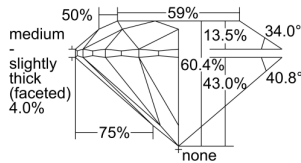

GIA®

FACSIMILE

GIA REPORT 2507009273

Verify this report at GIA.edu

GIA NATURAL DIAMOND DOSSIER®

July 24, 2024
GIA Report Number 2507009273
Shape and Cutting Style ..... Round Brilliant
Measurements ..... 4.83 - 4.86 x 2.93 mm

GRADING RESULTS

Carat Weight ..... 0.42 carat
Color Grade ..... G
Clarity Grade VS1
Cut Grade ..... Excellent

ADDITIONAL GRADING INFORMATION

Polish ..... Excellent
Symmetry ..... Excellent
Fluorescence ..... Faint
Clarity Characteristics..... Crystal, Cloud, Pinpoint
Inscription(s): GIA 2507009273

PROPORTIONS

Profile to actual proportions

GRADING SCALES

GIA COLOR SCALE	GIA CLARITY SCALE	GIA CUT SCALE	
D	FLAWLESS	EXCELLENT	
E	INTERNALLY FLAWLESS		
F		VVS₁	VERY GOOD
G	VVS₂		
H	VS₁	GOOD	
I	VS₂		
J	SI₁	FAIR	
K	SI₂		
L	I₁	POOR	
M	I₂		
N	I₃		
O			
P			
Q			
R			
S			
T			
U			
V			
W			
X			
Y			
Z