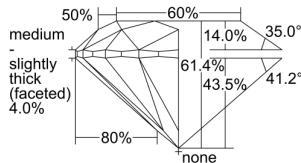

GIA®

FACSIMILE

GIA REPORT 2507013579

Verify this report at GIA.edu

GIA NATURAL DIAMOND DOSSIER®

July 24, 2024
GIA Report Number 2507013579
Shape and Cutting Style ..... Round Brilliant
Measurements ..... 4.49 - 4.53 x 2.77 mm

GRADING RESULTS

Carat Weight ..... 0.35 carat
Color Grade ..... D
Clarity Grade S11
Cut Grade ..... Excellent

ADDITIONAL GRADING INFORMATION

Polish ..... Excellent
Symmetry ..... Excellent
Fluorescence ..... Medium Blue
Clarity Characteristics..... Cloud, Crystal, Feather
Inscription(s): GIA 2507013579

PROPORTIONS

Profile to actual proportions

GRADING SCALES

GIA COLOR SCALE	GIA CLARITY SCALE	GIA CUT SCALE	
D	FLAWLESS	EXCELLENT	
E	INTERNALLY FLAWLESS		
F		VVS₁	VERY GOOD
G	VVS₂		
H	VS₁	GOOD	
I	VS₂		
J	S1₁	FAIR	
K	S1₂		
L	I₁	POOR	
M	I₂		
N	I₃		
O			
P			
Q			
R			
S			
T			
U			
V			
W			
X			
Y			
Z