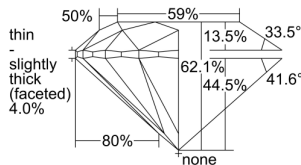

GIA®

FACSIMILE

GIA REPORT 2507032923

Verify this report at gia.edu

GIA NATURAL DIAMOND DOSSIER®

July 25, 2024
GIA Report Number 2507032923
Shape and Cutting Style ..... Round Brilliant
Measurements ..... 5.06 - 5.10 x 3.16 mm

GRADING RESULTS

Carat Weight ..... 0.50 carat
Color Grade ..... G
Clarity Grade VS1
Cut Grade ..... Excellent

ADDITIONAL GRADING INFORMATION

Polish ..... Excellent
Symmetry ..... Excellent
Fluorescence ..... None
Clarity Characteristics..... Crystal, Cloud, Pinpoint
Inscription(s): GIA 2507032923

PROPORTIONS

Profile to actual proportions