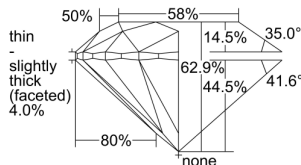

GIA®

FACSIMILE

GIA REPORT 2507033357

Verify this report at GIA.edu

GIA NATURAL DIAMOND DOSSIER®

July 25, 2024
GIA Report Number 2507033357
Shape and Cutting Style ..... Round Brilliant
Measurements ..... 5.03 - 5.07 x 3.17 mm

GRADING RESULTS

Carat Weight ..... 0.50 carat
Color Grade ..... G
Clarity Grade VS1
Cut Grade ..... Excellent

ADDITIONAL GRADING INFORMATION

Polish ..... Excellent
Symmetry ..... Excellent
Fluorescence ..... Medium Blue
Clarity Characteristics ..... Cloud, Needle
Inscription(s): GIA 2507033357

PROPORTIONS

Profile to actual proportions