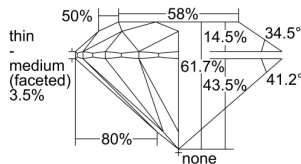

GIA®

FACSIMILE

GIA REPORT 2507035354

Verify this report at GIA.edu

GIA NATURAL DIAMOND DOSSIER®

July 26, 2024
GIA Report Number 2507035354
Shape and Cutting Style ..... Round Brilliant
Measurements ..... 5.43 - 5.46 x 3.36 mm

GRADING RESULTS

Carat Weight ..... 0.60 carat
Color Grade I
Clarity Grade VVS1
Cut Grade ..... Excellent

ADDITIONAL GRADING INFORMATION

Polish ..... Excellent
Symmetry ..... Excellent
Fluorescence ..... Medium Blue
Clarity Characteristics ..... Pinpoint, Feather
Inscription(s): GIA 2507035354

PROPORTIONS

GRADING SCALES

GIA COLOR SCALE	GIA CLARITY SCALE	GIA CUT SCALE	
D	FLAWLESS	EXCELLENT	
E	INTERNALLY FLAWLESS		
F		VVS₁	VERY GOOD
G	VVS₂		
H	VS₁	GOOD	
I	VS₂		
J	SI₁	FAIR	
K	SI₂		
L	I₁	POOR	
M	I₂		
N	I₃		
O			
P			
Q			
R			
S			
T			
U			
V			
W			
X			
Y			
Z