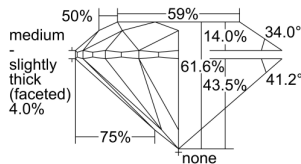

GIA®

FACSIMILE

GIA REPORT 2507036874

Verify this report at GIA.edu

GIA NATURAL DIAMOND DOSSIER®

July 26, 2024
GIA Report Number 2507036874
Shape and Cutting Style ..... Round Brilliant
Measurements ..... 4.00 - 4.02 x 2.47 mm

GRADING RESULTS

Carat Weight ..... 0.24 carat
Color Grade ..... H
Clarity Grade VS1
Cut Grade ..... Excellent

ADDITIONAL GRADING INFORMATION

Polish ..... Excellent
Symmetry ..... Excellent
Fluorescence ..... None
Clarity Characteristics ..... Cloud, Needle, Pinpoint
Inscription(s): GIA 2507036874

PROPORTIONS

Profile to actual proportions

GRADING SCALES

GIA COLOR SCALE	GIA CLARITY SCALE	GIA CUT SCALE	
D	FLAWLESS	EXCELLENT	
E	INTERNALLY FLAWLESS		
F		VVS₁	VERY GOOD
G	VVS₂		
H	VS₁	GOOD	
I	VS₂		
J	SI₁	FAIR	
K	SI₂		
L	I₁	POOR	
M			
N			
O	I₂		
P			
Q			
R	I₃		
S			
T			
U			
V			
W			
X			
Y			
Z