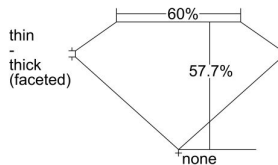

GIA®

FACSIMILE

GIA REPORT 2507036995

Verify this report at GIA.edu

GIA NATURAL DIAMOND DOSSIER®

July 29, 2024
GIA Report Number 2507036995
Shape and Cutting Style ..... Heart Brilliant
Measurements ..... 5.52 x 6.40 x 3.69 mm

GRADING RESULTS

Carat Weight ..... 0.75 carat
Color Grade ..... F
Clarity Grade VS1

ADDITIONAL GRADING INFORMATION

Polish ..... Excellent
Symmetry ..... Excellent
Fluorescence ..... None
Clarity Characteristics..... Cloud, Feather, Pinpoint, Needle
Inscription(s): GIA 2507036995

PROPORTIONS

Profile not to actual proportions

GRADING SCALES

GIA COLOR SCALE		GIA CLARITY SCALE			
COLORLESS	D	VERY VERY SLIGHTLY INCLUDED	FLAWLESS		
	E		INTERNALLY FLAWLESS		
	F	VERY SLIGHTLY INCLUDED	VVS₁		
	G		VVS₂		
	H		VS₁		
	NEAR COLORLESS	I	SLIGHTLY INCLUDED	VS₂	
		J		SI₁	
		FAINT	K	INCLUDED	SI₂
			L		I₁
			M		I₂
VERT LIGHT	N	LIGHT	I₃		
	O				
	P				
	Q				
	R