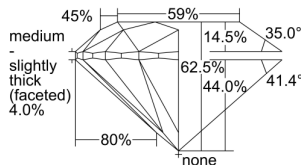

GIA®

FACSIMILE

GIA REPORT 2507037234

Verify this report at GIA.edu

GIA NATURAL DIAMOND DOSSIER®

July 26, 2024
GIA Report Number 2507037234
Shape and Cutting Style ..... Round Brilliant
Measurements ..... 4.68 - 4.71 x 2.94 mm

GRADING RESULTS

Carat Weight ..... 0.40 carat
Color Grade I
Clarity Grade VS1
Cut Grade ..... Excellent

ADDITIONAL GRADING INFORMATION

Polish ..... Excellent
Symmetry ..... Excellent
Fluorescence ..... None
Clarity Characteristics ..... Crystal
Inscription(s): GIA 2507037234

PROPORTIONS

Profile to actual proportions

GRADING SCALES

GIA COLOR SCALE	GIA CLARITY SCALE	GIA CUT SCALE	
D	FLAWLESS	EXCELLENT	
E	INTERNALLY FLAWLESS		
F		VVS₁	VERY GOOD
G	VVS₂		
H	VS₁	GOOD	
I	VS₂		
J	SI₁	FAIR	
K	SI₂		
L	I₁	POOR	
M	I₂		
N	I₃		
O			
P			
Q			
R			
S			
T			
U			
V			
W			
X			
Y			
Z