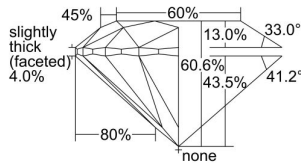

GIA®

FACSIMILE

GIA REPORT 2507037659

Verify this report at GIA.edu

GIA NATURAL DIAMOND DOSSIER®

July 29, 2024
GIA Report Number 2507037659
Shape and Cutting Style ..... Round Brilliant
Measurements ..... 5.11 - 5.15 x 3.11 mm

GRADING RESULTS

Carat Weight ..... 0.50 carat
Color Grade ..... J
Clarity Grade VS2
Cut Grade ..... Excellent

ADDITIONAL GRADING INFORMATION

Polish ..... Excellent
Symmetry ..... Excellent
Fluorescence ..... None
Clarity Characteristics ..... Cloud
Inscription(s): GIA 2507037659

PROPORTIONS

GRADING SCALES

GIA COLOR SCALE	GIA CLARITY SCALE	GIA CUT SCALE	
D	FLAWLESS	EXCELLENT	
E	INTERNALLY FLAWLESS		
F		VVS₁	VERY GOOD
G	VVS₂		
H	VS₁	GOOD	
I	VS₂		
J	SI₁	FAIR	
K	SI₂		
L	I₁	POOR	
M	I₂		
N	I₃		
O			
P			
Q			
R			
S			
T			
U			
V			
W			
X			
Y			
Z