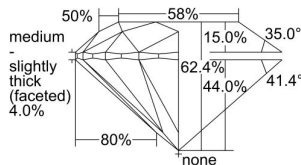

GIA®

FACSIMILE

GIA REPORT 2507040921

Verify this report at GIA.edu

GIA NATURAL DIAMOND DOSSIER®

July 30, 2024
GIA Report Number 2507040921
Shape and Cutting Style ..... Round Brilliant
Measurements ..... 5.19 - 5.21 x 3.25 mm

GRADING RESULTS

Carat Weight ..... 0.54 carat
Color Grade ..... F
Clarity Grade VS2
Cut Grade ..... Excellent

ADDITIONAL GRADING INFORMATION

Polish ..... Excellent
Symmetry ..... Excellent
Fluorescence ..... None
Clarity Characteristics ..... Crystal, Cloud
Inscription(s): GIA 2507040921

PROPORTIONS

Profile to actual proportions

GRADING SCALES

GIA COLOR SCALE	GIA CLARITY SCALE	GIA CUT SCALE	
D	FLAWLESS	EXCELLENT	
E	INTERNALLY FLAWLESS		
F		VVS₁	VERY GOOD
G	VVS₂		
H	VS₁	GOOD	
I	VS₂		
J	SI₁	FAIR	
K	SI₂		
L	I₁	POOR	
M	I₂		
N	I₃		
O			
P			
Q			
R			
S			
T			
U			
V			
W			
X			
Y			
Z