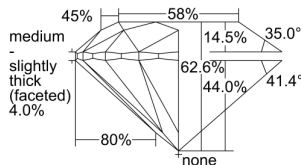

GIA®

FACSIMILE

GIA REPORT 2507043149

Verify this report at GIA.edu

GIA NATURAL DIAMOND DOSSIER®

July 29, 2024
GIA Report Number 2507043149
Shape and Cutting Style ..... Round Brilliant
Measurements ..... 5.04 - 5.08 x 3.17 mm

GRADING RESULTS

Carat Weight ..... 0.50 carat
Color Grade ..... H
Clarity Grade S11
Cut Grade ..... Excellent

ADDITIONAL GRADING INFORMATION

Polish ..... Excellent
Symmetry ..... Excellent
Fluorescence ..... None
Clarity Characteristics ..... Crystal, Cloud
Inscription(s): GIA 2507043149

PROPORTIONS

Profile to actual proportions

GRADING SCALES

GIA COLOR SCALE	GIA CLARITY SCALE	GIA CUT SCALE	
D	FLAWLESS	EXCELLENT	
E	INTERNALLY FLAWLESS		
F		VVS₁	VERY GOOD
G	VVS₂		
H	VS₁	GOOD	
I	VS₂		
J	S1₁	FAIR	
K	S1₂		
L	I₁	POOR	
M	I₂		
N	I₃		
O			
P			
Q			
R			
S			
T			
U			
V			
W			
X			
Y			
Z