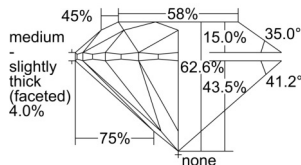

GIA®

FACSIMILE

GIA REPORT 2507044041

Verify this report at GIA.edu

GIA NATURAL DIAMOND DOSSIER®

August 19, 2024
GIA Report Number 2507044041
Shape and Cutting Style ..... Round Brilliant
Measurements ..... 5.63 - 5.67 x 3.54 mm

GRADING RESULTS

Carat Weight ..... 0.70 carat
Color Grade ..... E
Clarity Grade S11
Cut Grade ..... Excellent

ADDITIONAL GRADING INFORMATION

Polish ..... Excellent
Symmetry ..... Very Good
Fluorescence ..... None
Clarity Characteristics ..... Crystal, Cloud, Feather
Inscription(s): GIA 2507044041

PROPORTIONS

Profile to actual proportions

GRADING SCALES

GIA COLOR SCALE	GIA CLARITY SCALE	GIA CUT SCALE	
D	FLAWLESS	EXCELLENT	
E	INTERNALLY FLAWLESS		
F		VVS₁	VERY GOOD
G	VVS₂		
H	VS₁	GOOD	
I	VS₂		
J	S1₁	FAIR	
K	S1₂		
L	I₁	POOR	
M	I₂		
N	I₃		
O			
P			
Q			
R			
S			
T			
U			
V			
W			
X			
Y			
Z