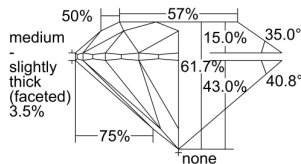

GIA®

FACSIMILE

GIA REPORT 2507044581

Verify this report at GIA.edu

GIA NATURAL DIAMOND DOSSIER®

July 29, 2024
GIA Report Number 2507044581
Shape and Cutting Style ..... Round Brilliant
Measurements ..... 3.65 - 3.67 x 2.26 mm

GRADING RESULTS

Carat Weight ..... 0.18 carat
Color Grade ..... D
Clarity Grade VS1
Cut Grade ..... Excellent

ADDITIONAL GRADING INFORMATION

Polish ..... Excellent
Symmetry ..... Excellent
Fluorescence ..... None
Clarity Characteristics ..... Cloud
Inscription(s): GIA 2507044581

PROPORTIONS

Profile to actual proportions

GRADING SCALES

GIA COLOR SCALE	GIA CLARITY SCALE	GIA CUT SCALE	
D	FLAWLESS	EXCELLENT	
E	INTERNALLY FLAWLESS		
F		VVS₁	VERY GOOD
G	VVS₂		
H	VS₁	GOOD	
I	VS₂		
J	SI₁	FAIR	
K	SI₂		
L	I₁	POOR	
M	I₂		
N	I₃		
O			
P			
Q			
R			
S			
T			
U			
V			
W			
X			
Y			
Z