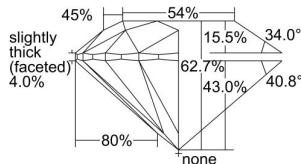

GIA®

FACSIMILE

GIA REPORT 2507052859

Verify this report at GIA.edu

GIA NATURAL DIAMOND DOSSIER®

July 30, 2024
GIA Report Number 2507052859
Shape and Cutting Style ..... Round Brilliant
Measurements ..... 4.86 - 4.90 x 3.06 mm

GRADING RESULTS

Carat Weight ..... 0.45 carat
Color Grade ..... H
Clarity Grade S11
Cut Grade ..... Excellent

ADDITIONAL GRADING INFORMATION

Polish ..... Excellent
Symmetry ..... Excellent
Fluorescence ..... None
Clarity Characteristics ..... Cloud
Inscription(s): GIA 2507052859

PROPORTIONS

Profile to actual proportions

GRADING SCALES

GIA COLOR SCALE	GIA CLARITY SCALE	GIA CUT SCALE	
D	FLAWLESS	EXCELLENT	
E	INTERNALLY FLAWLESS		
F		VVS₁	VERY GOOD
G	VVS₂		
H	VS₁	GOOD	
I	VS₂		
J	S1₁	FAIR	
K	S1₂		
L	I₁	POOR	
M	I₂		
N	I₃		
O			
P			
Q			
R			
S			
T			
U			
V			
W			
X			
Y			
Z