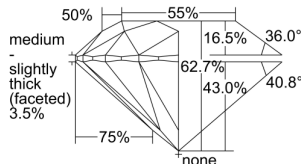

GIA®

FACSIMILE

GIA REPORT 2507054473

Verify this report at GIA.edu

GIA NATURAL DIAMOND DOSSIER®

July 30, 2024
GIA Report Number 2507054473
Shape and Cutting Style ..... Round Brilliant
Measurements ..... 4.68 - 4.71 x 2.94 mm

GRADING RESULTS

Carat Weight ..... 0.40 carat
Color Grade ..... J
Clarity Grade S11
Cut Grade ..... Excellent

ADDITIONAL GRADING INFORMATION

Polish ..... Excellent
Symmetry ..... Excellent
Fluorescence ..... None
Clarity Characteristics ..... Cloud
Inscription(s): GIA 2507054473

PROPORTIONS

Profile to actual proportions

GRADING SCALES

GIA COLOR SCALE	GIA CLARITY SCALE	GIA CUT SCALE
D	FLAWLESS	EXCELLENT
E	INTERNALLY FLAWLESS	
F	VVS₁	VERY GOOD
G		
H	VS₁	GOOD
I		
J	SI₁	FAIR
K		
L	I₁	POOR
M		
N	I₂	
O		
P	I₃	
Q		
R		
S		
T		
U		
V		
W		
X		
Y		
Z