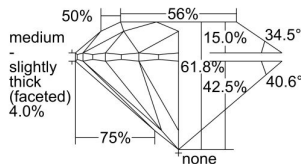

GIA®

FACSIMILE

GIA REPORT 2507056249

Verify this report at GIA.edu

GIA NATURAL DIAMOND DOSSIER®

July 29, 2024
GIA Report Number 2507056249
Shape and Cutting Style ..... Round Brilliant
Measurements ..... 4.58 - 4.61 x 2.84 mm

GRADING RESULTS

Carat Weight ..... 0.37 carat
Color Grade ..... F
Clarity Grade S11
Cut Grade ..... Excellent

ADDITIONAL GRADING INFORMATION

Polish ..... Excellent
Symmetry ..... Excellent
Fluorescence ..... None
Clarity Characteristics ..... Cloud
Inscription(s): GIA 2507056249

PROPORTIONS

Profile to actual proportions

GRADING SCALES

GIA COLOR SCALE	GIA CLARITY SCALE	GIA CUT SCALE	
D	FLAWLESS	EXCELLENT	
E	INTERNALLY FLAWLESS		
F		VVS₁	VERY GOOD
G	VVS₂		
H	VS₁	GOOD	
I	VS₂		
J	S1₁	FAIR	
K	S1₂		
L	I₁	POOR	
M	I₂		
N	I₃		
O			
P			
Q			
R			
S			
T			
U			
V			
W			
X			
Y			
Z