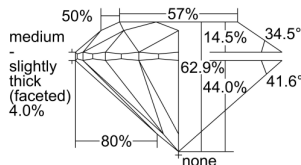

GIA®

FACSIMILE

GIA REPORT 2507060796

Verify this report at GIA.edu

GIA NATURAL DIAMOND DOSSIER®

July 30, 2024
GIA Report Number 2507060796
Shape and Cutting Style ..... Round Brilliant
Measurements ..... 5.93 - 5.96 x 3.74 mm

GRADING RESULTS

Carat Weight ..... 0.81 carat
Color Grade ..... J
Clarity Grade S11
Cut Grade ..... Excellent

ADDITIONAL GRADING INFORMATION

Polish ..... Excellent
Symmetry ..... Excellent
Fluorescence ..... None
Clarity Characteristics ..... Crystal, Cloud
Inscription(s): GIA 2507060796

PROPORTIONS

Profile to actual proportions

GRADING SCALES

GIA COLOR SCALE	GIA CLARITY SCALE	GIA CUT SCALE	
D	FLAWLESS	EXCELLENT	
E	INTERNALLY FLAWLESS		
F		VVS₁	VERY GOOD
G	VVS₂		
H	VS₁	GOOD	
I	VS₂		
J	S1₁	FAIR	
K	S1₂		
L	I₁	POOR	
M	I₂		
N	I₃		
O			
P			
Q			
R			
S			
T			
U			
V			
W			
X			
Y			
Z