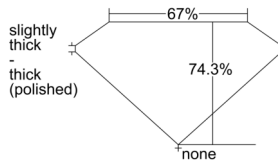

GIA®

FACSIMILE

GIA REPORT 2507063370

Verify this report at GIA.edu

GIA NATURAL DIAMOND DOSSIER®

August 01, 2024
GIA Report Number 2507063370
Shape and Cutting Style ..... Square Modified Brilliant
Measurements ..... 4.55 x 4.54 x 3.38 mm

GRADING RESULTS

Carat Weight ..... 0.61 carat
Color Grade ..... D
Clarity Grade VS2

ADDITIONAL GRADING INFORMATION

Polish ..... Excellent
Symmetry ..... Very Good
Fluorescence ..... None
Clarity Characteristics ..... Crystal
Inscription(s): GIA 2507063370

PROPORTIONS

Profile not to actual proportions

GRADING SCALES

GIA COLOR SCALE		GIA CLARITY SCALE			
COLORLESS	D	VERY VERY SLIGHTLY INCLUDED	FLAWLESS		
	E		INTERNALLY FLAWLESS		
	F		VVS₁		
	NEAR COLORLESS	G	VERY SLIGHTLY INCLUDED	VVS₂	
		H		VS₁	
		FAINT	I	SLIGHTLY INCLUDED	VS₂
			J		SI₁
	LIGHT	K	INCLUDED	SI₂	
		L		I₁	
		M		I₂	
N		INCLUDED	I₃		
O					
P					
Q					
R					
S					
T					
U					
V					
W					
X					
Y					
Z