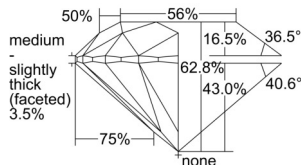

GIA®

FACSIMILE

GIA REPORT 2507065091

Verify this report at GIA.edu

GIA NATURAL DIAMOND DOSSIER®

July 31, 2024
GIA Report Number 2507065091
Shape and Cutting Style ..... Round Brilliant
Measurements ..... 6.11 - 6.15 x 3.85 mm

GRADING RESULTS

Carat Weight ..... 0.90 carat
Color Grade ..... F
Clarity Grade S11
Cut Grade ..... Excellent

ADDITIONAL GRADING INFORMATION

Polish ..... Excellent
Symmetry ..... Excellent
Fluorescence ..... None
Clarity Characteristics..... Cloud, Crystal, Feather
Inscription(s): GIA 2507065091

PROPORTIONS

Profile to actual proportions