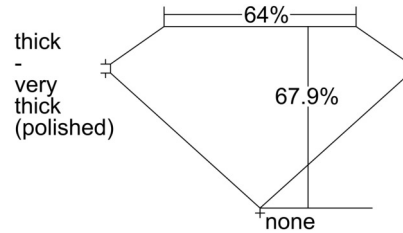

GIA NATURAL DIAMOND GRADING REPORT

August 01, 2024  
 GIA Report Number ..... 2507066283  
 Shape and Cutting Style ..... Emerald Cut  
 Measurements ..... 6.90 x 4.71 x 3.20 mm

GRADING RESULTS

Carat Weight ..... 1.01 carat  
 Color Grade ..... J  
 Clarity Grade ..... VS1

Profile not to actual proportions

CLARITY CHARACTERISTICS

KEY TO SYMBOLS\*

- Crystal
- ⊗ Cloud
- Pinpoint

GRADING SCALES

GIA COLOR SCALE		GIA CLARITY SCALE	
COLOURLESS	D	VERY VERY SLIGHTLY INCLUDED	FLAWLESS
	E		INTERNALLY FLAWLESS
	F		VVS <sub>1</sub>
NEAR COLOURLESS	G	VERY SLIGHTLY INCLUDED	VVS <sub>2</sub>
	H		VS <sub>1</sub>
	I		VS <sub>2</sub>
FANT	J	SLIGHTLY INCLUDED	SI <sub>1</sub>
	K		SI <sub>2</sub>
	L		I <sub>1</sub>
VERY LIGHT	M	INCLUDED	I <sub>2</sub>
	N		I <sub>3</sub>
	O		
LIGHT	P		
	Q		
	R		
	S		
	T		
	U		
	V		
W			
X			
Y			
Z			