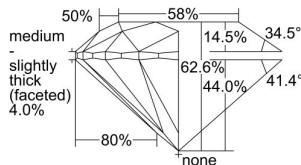

GIA®

FACSIMILE

GIA REPORT 2507069564

Verify this report at GIA.edu

GIA NATURAL DIAMOND DOSSIER®

July 30, 2024
GIA Report Number 2507069564
Shape and Cutting Style ..... Round Brilliant
Measurements ..... 5.13 - 5.18 x 3.23 mm

GRADING RESULTS

Carat Weight ..... 0.53 carat
Color Grade ..... E
Clarity Grade S11
Cut Grade ..... Excellent

ADDITIONAL GRADING INFORMATION

Polish ..... Excellent
Symmetry ..... Excellent
Fluorescence ..... None
Clarity Characteristics ..... Crystal, Cloud, Feather
Inscription(s): GIA 2507069564

PROPORTIONS

Profile to actual proportions

GRADING SCALES

GIA COLOR SCALE

COLORLESS	D
	E
	F
	G
	H
	I
	J
NEAR COLORLESS	K
	L
FAIN	M
	N
	O
	P
VERY LIGHT	Q
	R
	S
	T
	U
	V
	W
	X
	Y
LIGHT	Z

GIA CLARITY SCALE

FLAWLESS	VERY VERY SLIGHTLY INCLUDED	VVS₁	
			VVS₂
INTERNALLY FLAWLESS	VERY SLIGHTLY INCLUDED	VS₁	
		VS₂	
SLIGHTLY INCLUDED	SLIGHTLY INCLUDED	S1₁	
		S1₂	
INCLUDED	INCLUDED	I₁	
		I₂	
		I₃	

GIA CUT SCALE

EXCELLENT
VERY GOOD
GOOD
FAIR
POOR