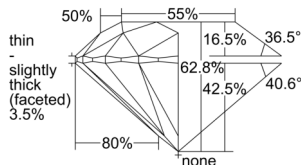

GIA®

FACSIMILE

GIA REPORT 2507073286

Verify this report at GIA.edu

GIA NATURAL DIAMOND DOSSIER®

July 31, 2024
GIA Report Number 2507073286
Shape and Cutting Style ..... Round Brilliant
Measurements ..... 4.75 - 4.76 x 2.99 mm

GRADING RESULTS

Carat Weight ..... 0.41 carat
Color Grade ..... H
Clarity Grade VS1
Cut Grade ..... Excellent

ADDITIONAL GRADING INFORMATION

Polish ..... Excellent
Symmetry ..... Excellent
Fluorescence ..... None
Clarity Characteristics..... Cloud, Indented Natural, Pinpoint
Inscription(s): GIA 2507073286

PROPORTIONS

GRADING SCALES

GIA COLOR SCALE

COLORESS	D
	E
	F
	G
	H
	I
	J
NEAR COLORESS	K
	L
FANIT	M
	N
	O
	P
VERY LIGHT	Q
	R
	S
	T
	U
	V
	W
	X
	Y
LIGHT	Z

GIA CLARITY SCALE

FLAWLESS	VERY VERY SLIGHTLY INCLUDED	VS₁	VS₂	VS₁	VS₂	SI₁	SI₂	I₁	I₂	I₃		
											FLAWLESS	INTERNALLY FLAWLESS

GIA CUT SCALE

EXCELLENT
VERY GOOD
GOOD
FAIR
POOR